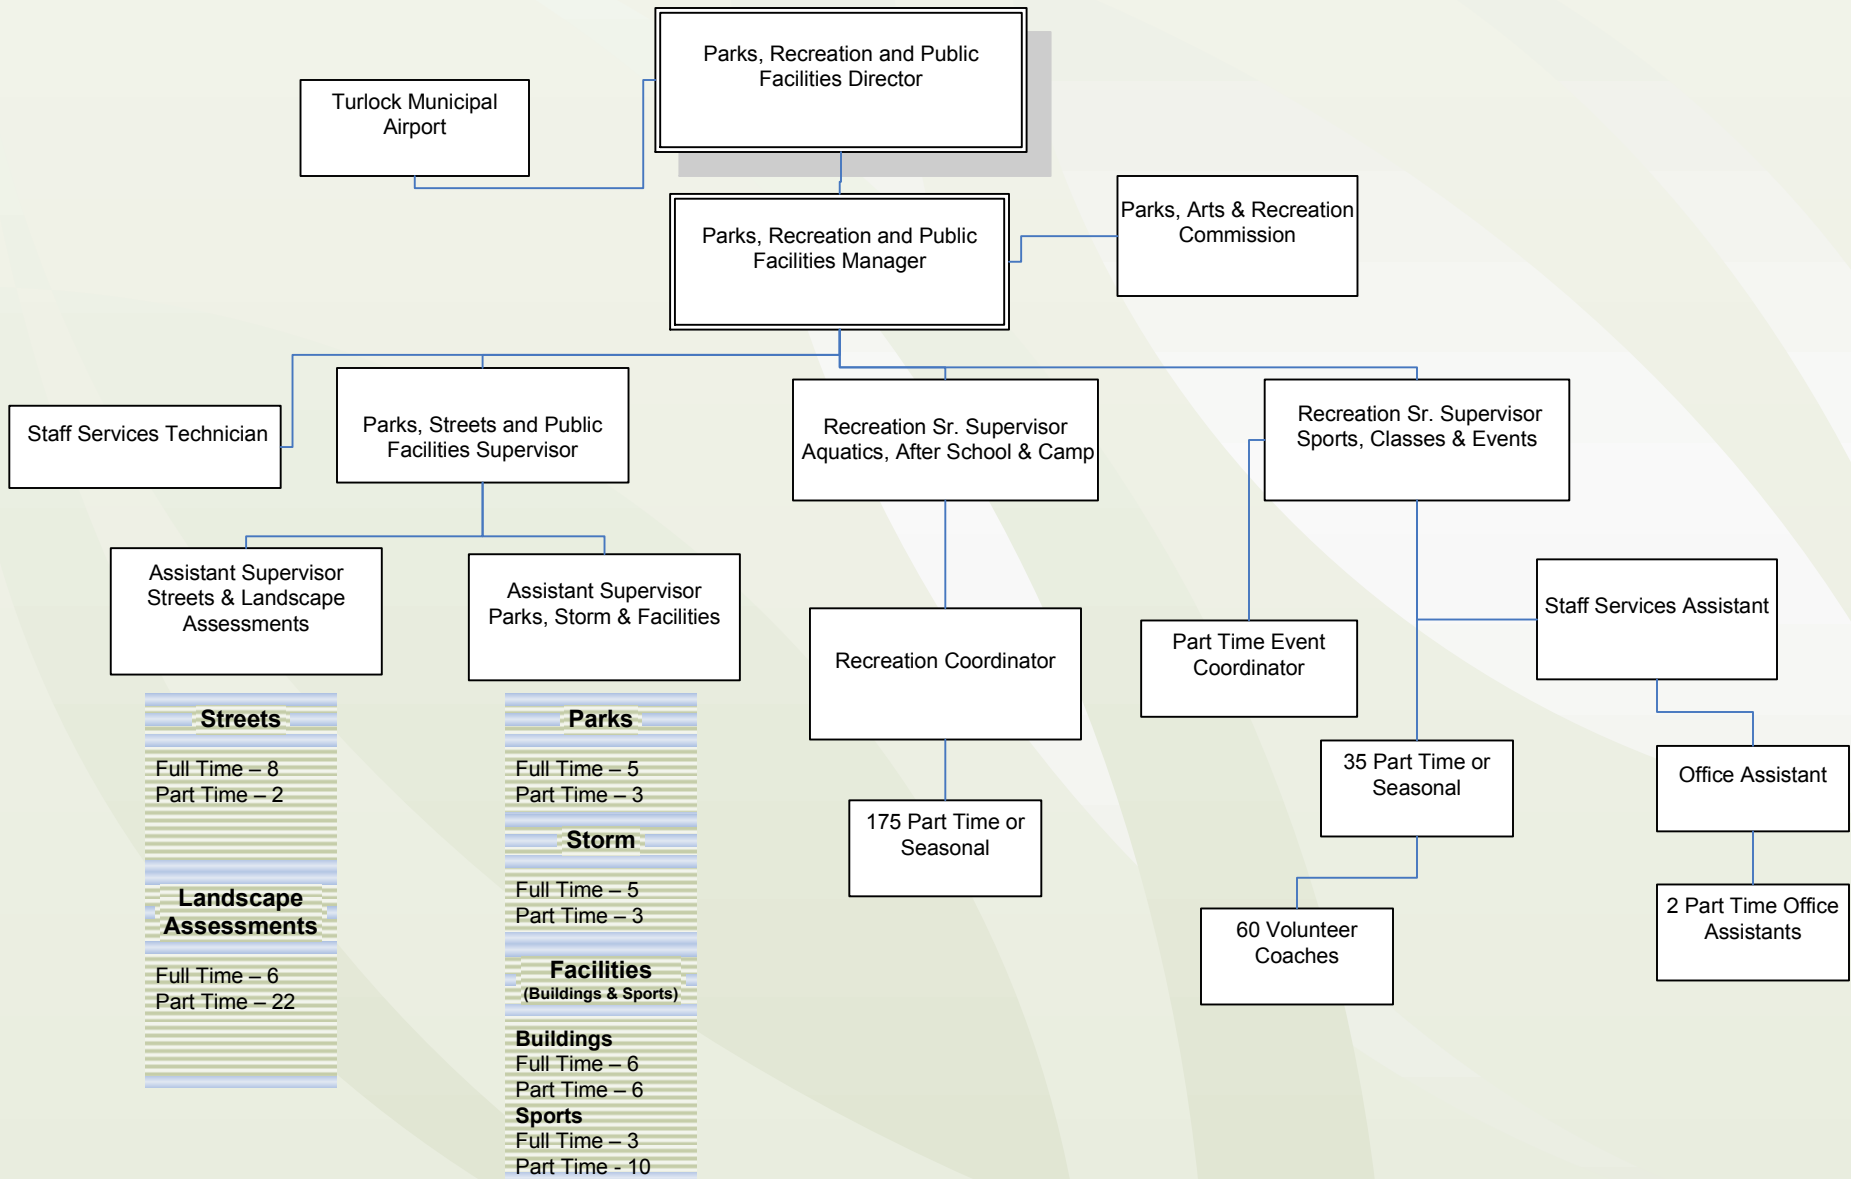

Parks, Recreation and Public Facilities Department

* Part Time/Seasonal = 20 hrs. per week and/or less than 960 per year.